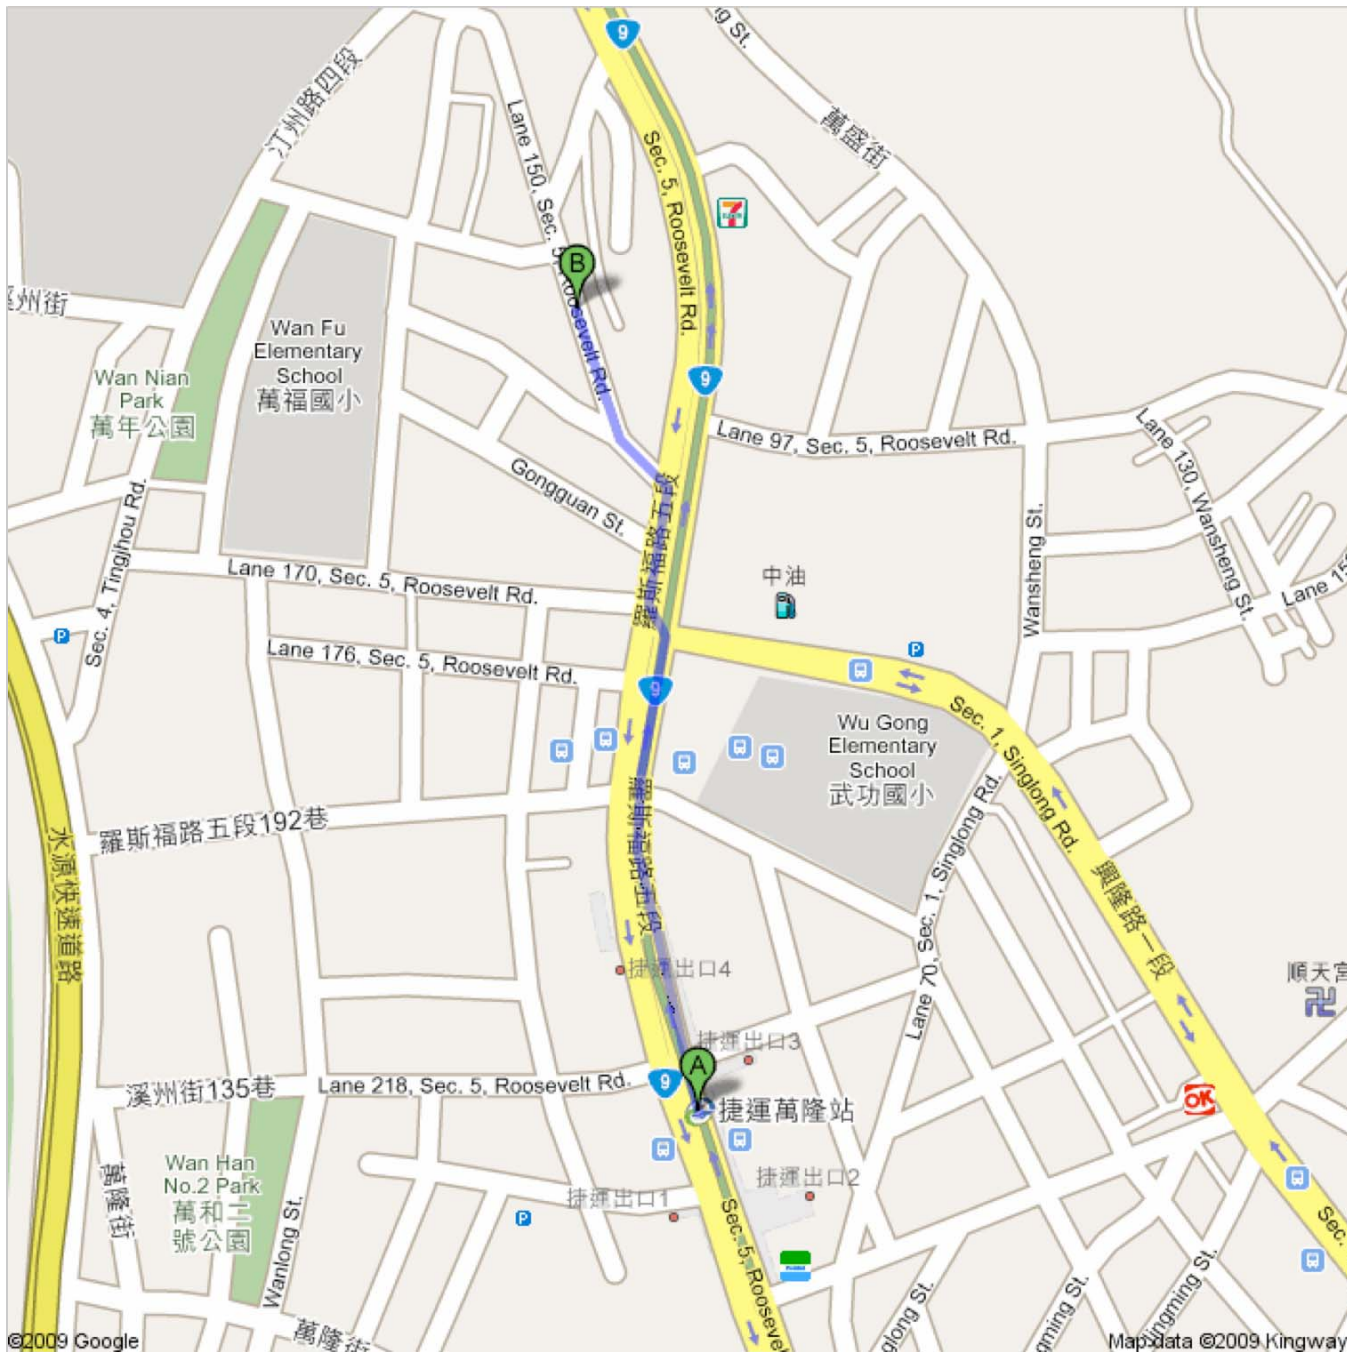

Address **No.25, 羅斯福路五段150巷,**  
**Wunshan District**  
**Taipei City, Taiwan 116**

Get Google Maps on your phone

Text the word "GMAPS" to 466453

### Directions to No.25, 羅斯福路五段150巷, Wunshan District, Taipei City, Taiwan 116

0.2 km – about 3 mins

**Save trees. Go green!**

Download Google Maps on your phone at [google.com/gmm](http://google.com/gmm)

# Directions to No.25, 羅斯福路五段150巷, Wunshan District, Taipei City, Taiwan 116

0.5 km – about 6 mins

**Save trees. Go green!**  
 Download Google Maps on your phone at [google.com/gmm](http://google.com/gmm)

Keluar Exit 4 (出口4) MRT Wanlong (捷運萬隆站)