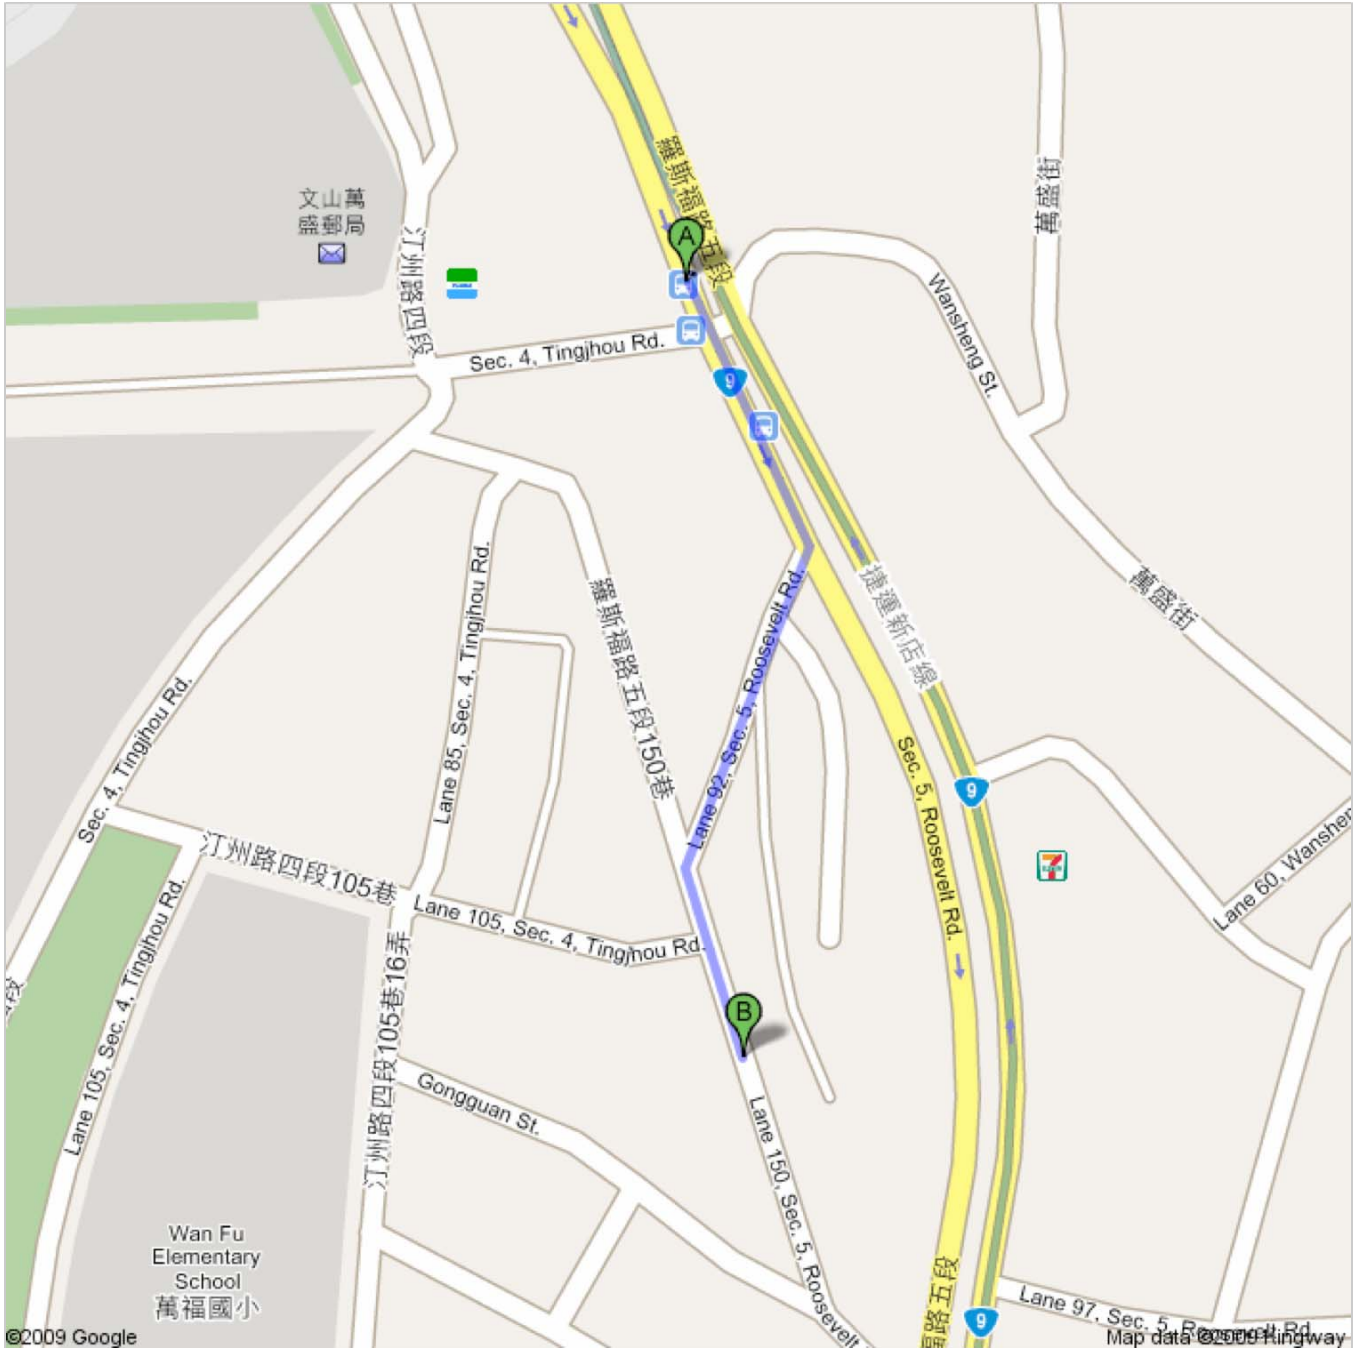

Address **No.25, 羅斯福路五段150巷,**  
**Wunshan District**  
**Taipei City, Taiwan 116**

Get Google Maps on your phone

Text the word "GMAPS" to 466453

### Directions to No.25, 羅斯福路五段150巷, Wunshan District, Taipei City, Taiwan 116

0.2 km – about 3 mins

**Save trees. Go green!**

Download Google Maps on your phone at [google.com/gmm](http://google.com/gmm)

# Directions to No.25, 羅斯福路五段150巷, Wunshan District, Taipei City, Taiwan 116

0.5 km – about 6 mins

**Save trees. Go green!**  
 Download Google Maps on your phone at [google.com/gmm](http://google.com/gmm)

Keluar Exit 4 (出口4) MRT Wanlong (捷運萬隆站)